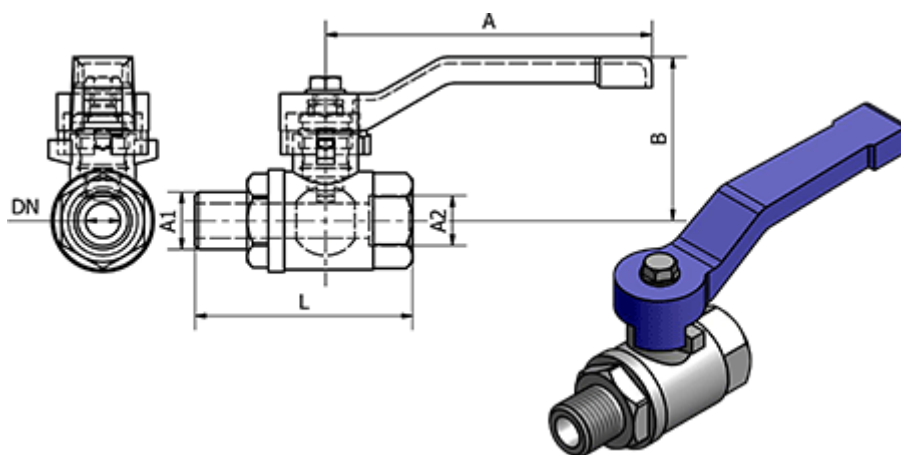

Data Sheet

Article number: 58633502E

Description: Ball Valve 335.02-E, - G 1/4"
Ball Valve

Measures

A	= 75
B	= 38
DN	= 8
L	= 50
Thread A1	= G 1/4"
Thread A2	= G 1/4"